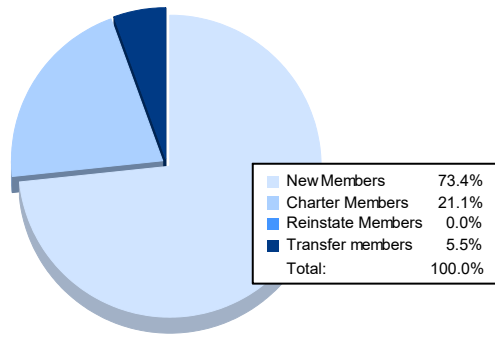

Year	New Clubs	Dropped Clubs	Gain/ Loss Clubs	New Members	Charter Members	Reinstate Members	Transfer Members	Total Member Added	Total Members Dropped	Gain/ Loss Members
2016-2017	1	0	1	122	22	0	6	150	113	37
2017-2018	0	0	0	125	1	6	3	135	174	-39
2018-2019	1	0	1	137	20	0	5	162	114	48
2019-2020	1	0	1	122	25	0	6	153	97	56
2020-2021	1	0	1	80	23	0	6	109	74	35
<b>Average</b>	<b>1</b>	<b>0</b>	<b>1</b>	<b>117</b>	<b>18</b>	<b>1</b>	<b>5</b>	<b>142</b>	<b>114</b>	<b>27</b>

### Membership Composition June 2021 Cumulative

### Gender Composition June 2021 Cumulative