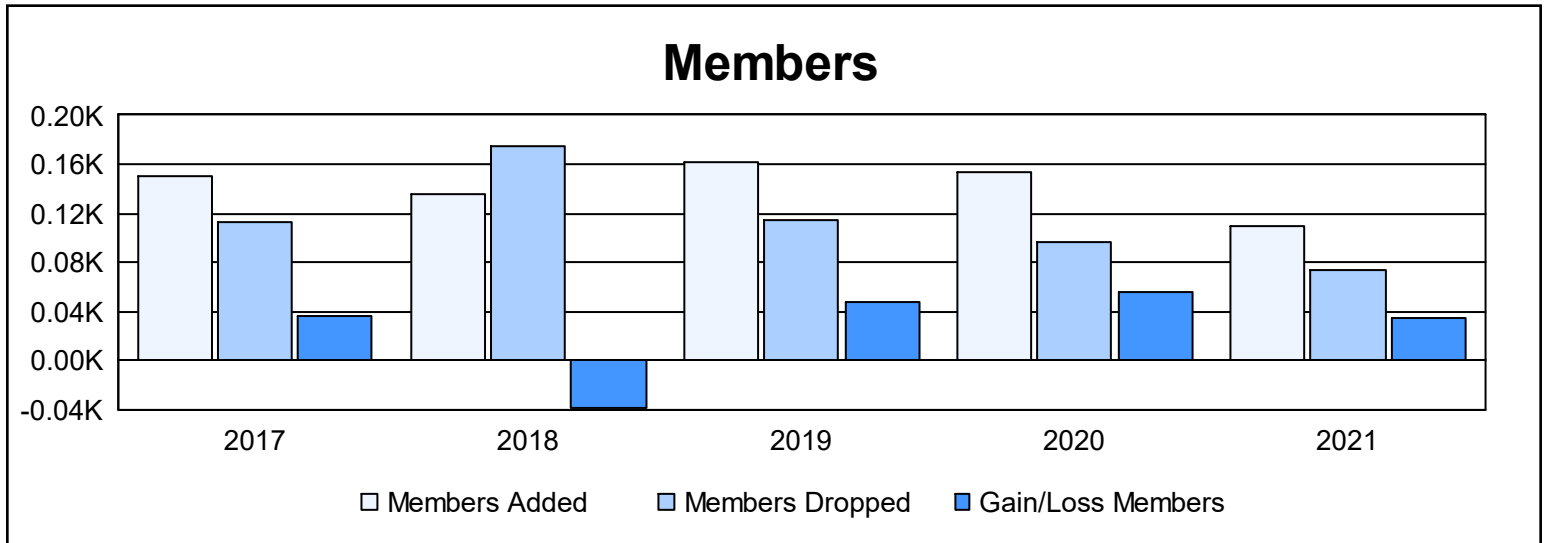

Year	New Clubs	Dropped Clubs	Gain/ Loss Clubs	New Members	Charter Members	Reinstate Members	Transfer Members	Total Member Added	Total Members Dropped	Gain/ Loss Members
2016-2017	1	0	1	122	22	0	6	150	113	37
2017-2018	0	0	0	125	1	6	3	135	174	-39
2018-2019	1	0	1	137	20	0	5	162	114	48
2019-2020	1	0	1	122	25	0	6	153	97	56
2020-2021	1	0	1	80	23	0	6	109	74	35
<b>Average</b>	<b>1</b>	<b>0</b>	<b>1</b>	<b>117</b>	<b>18</b>	<b>1</b>	<b>5</b>	<b>142</b>	<b>114</b>	<b>27</b>

### Membership Composition June 2021 Cumulative