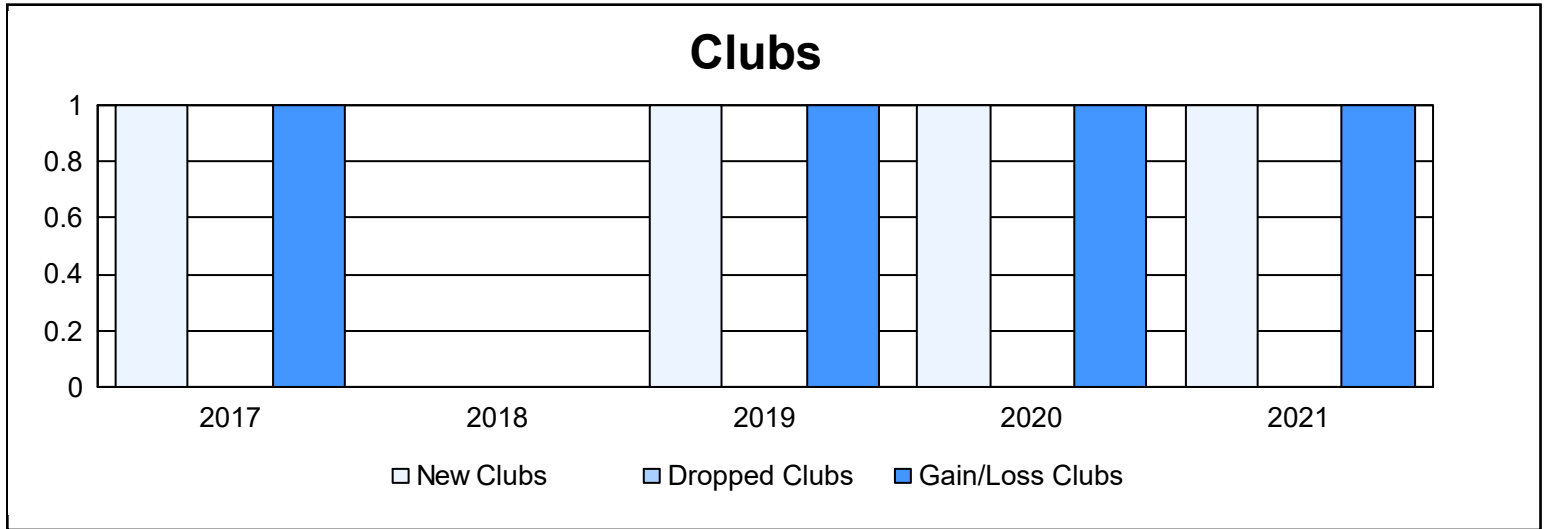

Year	New Clubs	Dropped Clubs	Gain/ Loss Clubs	New Members	Charter Members	Reinstate Members	Transfer Members	Total Member Added	Total Members Dropped	Gain/ Loss Members
2016-2017	1	0	1	122	22	0	6	150	113	37
2017-2018	0	0	0	125	1	6	3	135	174	-39
2018-2019	1	0	1	137	20	0	5	162	114	48
2019-2020	1	0	1	122	25	0	6	153	97	56
2020-2021	1	0	1	80	23	0	6	109	74	35
<b>Average</b>	<b>1</b>	<b>0</b>	<b>1</b>	<b>117</b>	<b>18</b>	<b>1</b>	<b>5</b>	<b>142</b>	<b>114</b>	<b>27</b>

### Membership Composition June 2021 Cumulative